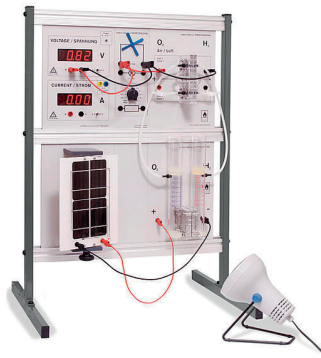

*Lamp ordering separately.